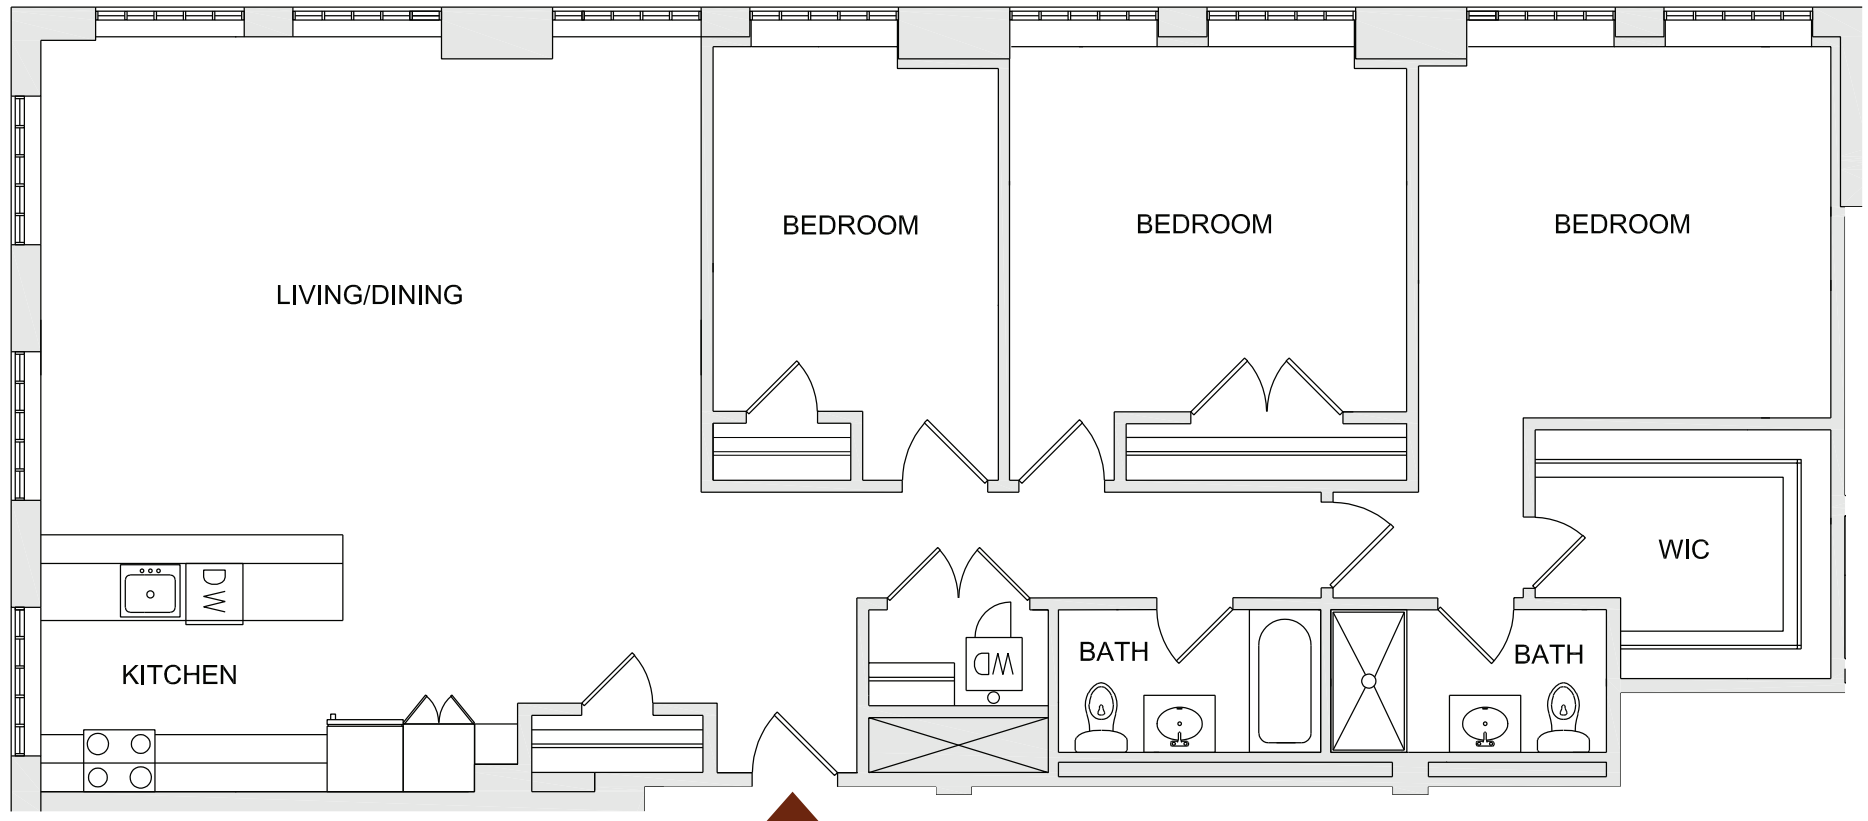

FLAT 201

1,651 SF 3 BEDS 2 BATHS

CABLEMILLS.COM

413-483-3210  

GPS: 160 Water Street in Williamstown, MA

This handout is for marketing purposes only and is subject to change at any time without further notice or obligation. Details and dimensions may differ from actual floorplans. © 2022 Cable Mills and Mitchell Properties.