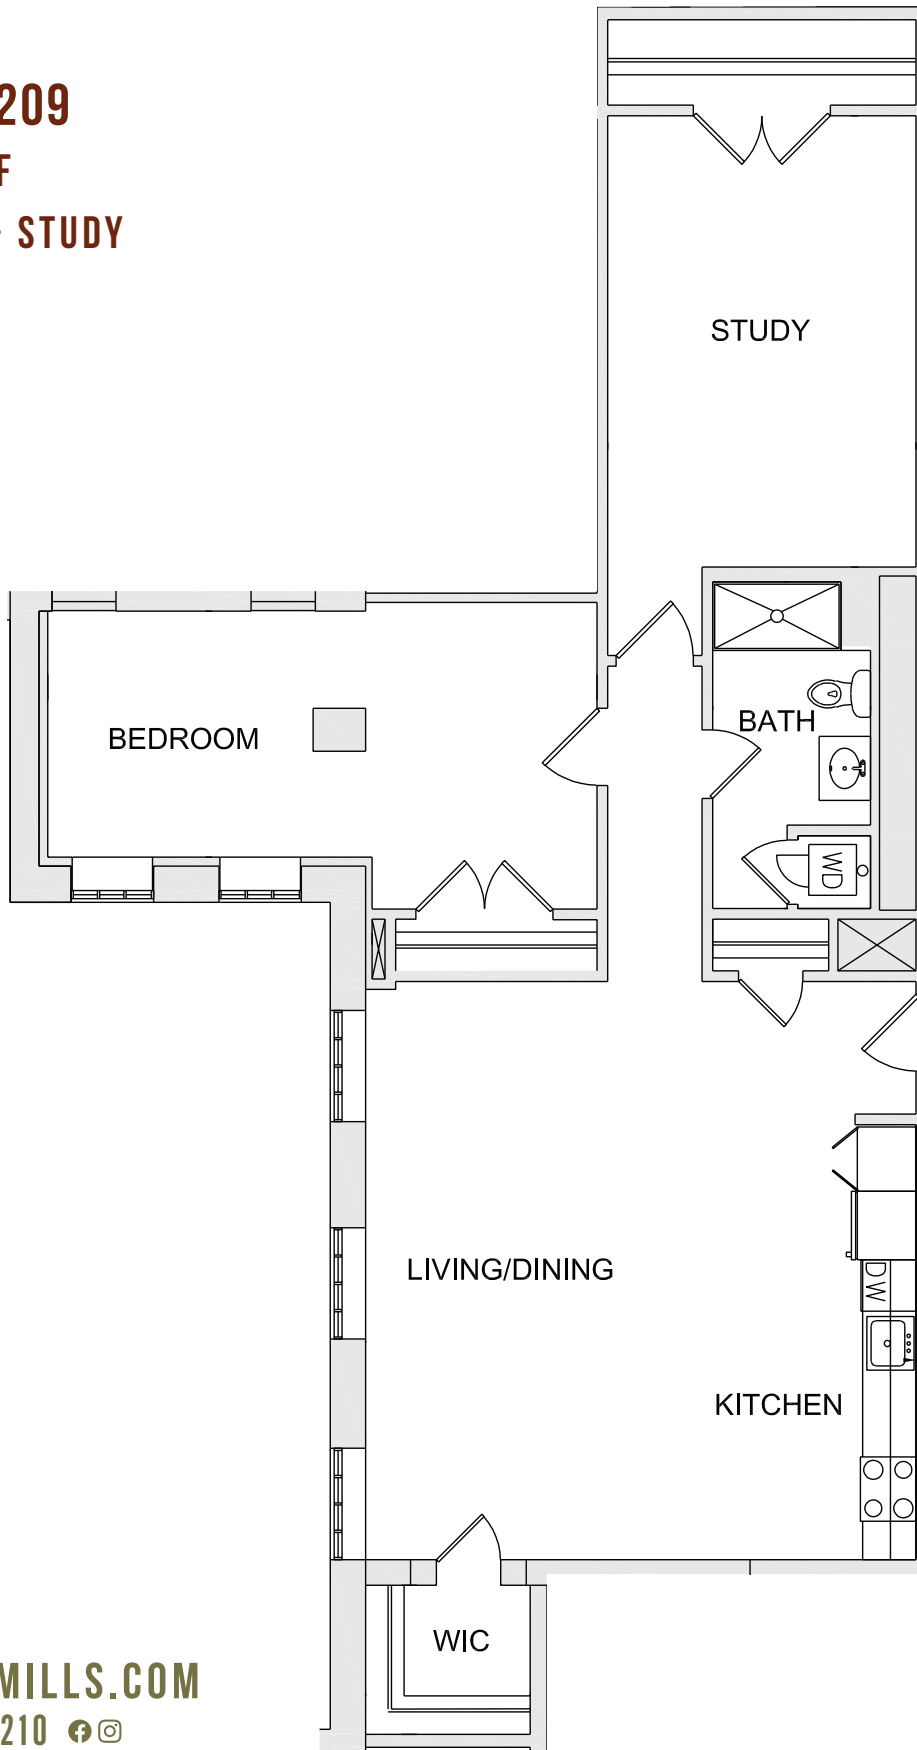

FLAT 209

1,296 SF

1 BED + STUDY

1 BATH

CABLEMILLS.COM

413-483-3210  

GPS: 160 Water Street in Williamstown, MA

This handout is for marketing purposes only and is subject to change at any time without further notice or obligation. Details and dimensions may differ from actual floorplans. © 2022 Cable Mills and Mitchell Properties.