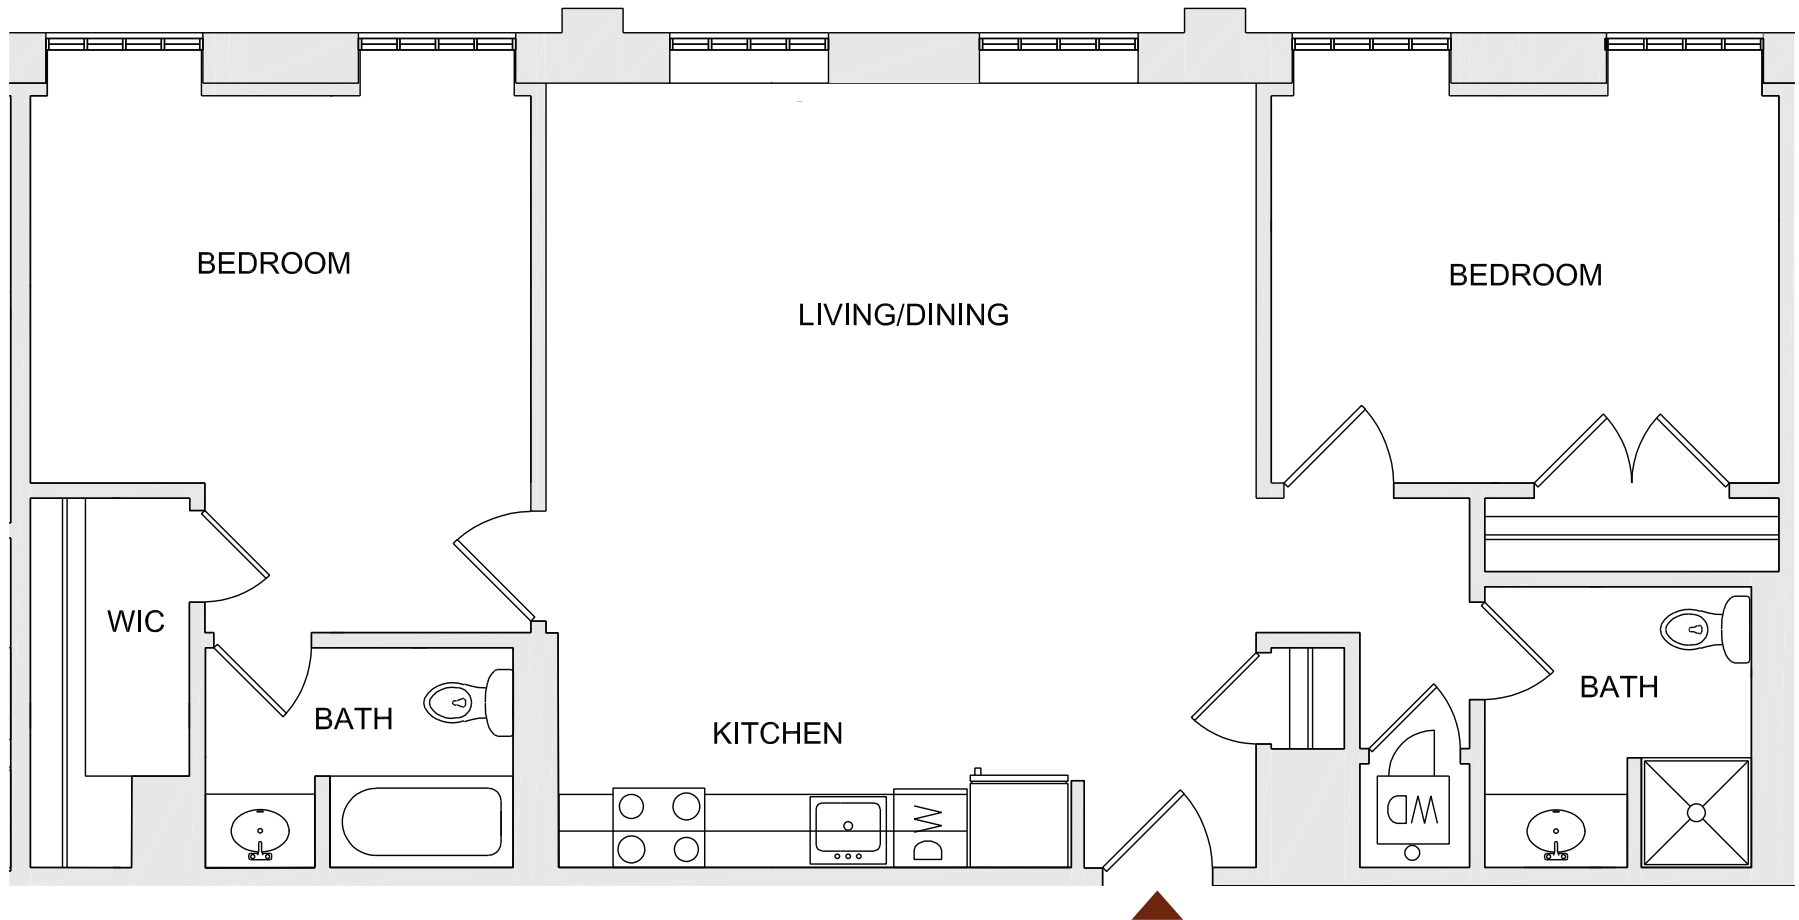

FLAT 308

962 SF 2 BEDS 2 BATHS

CABLEMILLS.COM

413-483-3210  

GPS: 160 Water Street in Williamstown, MA

This handout is for marketing purposes only and is subject to change at any time without further notice or obligation. Details and dimensions may differ from actual floorplans. © 2022 Cable Mills and Mitchell Properties.