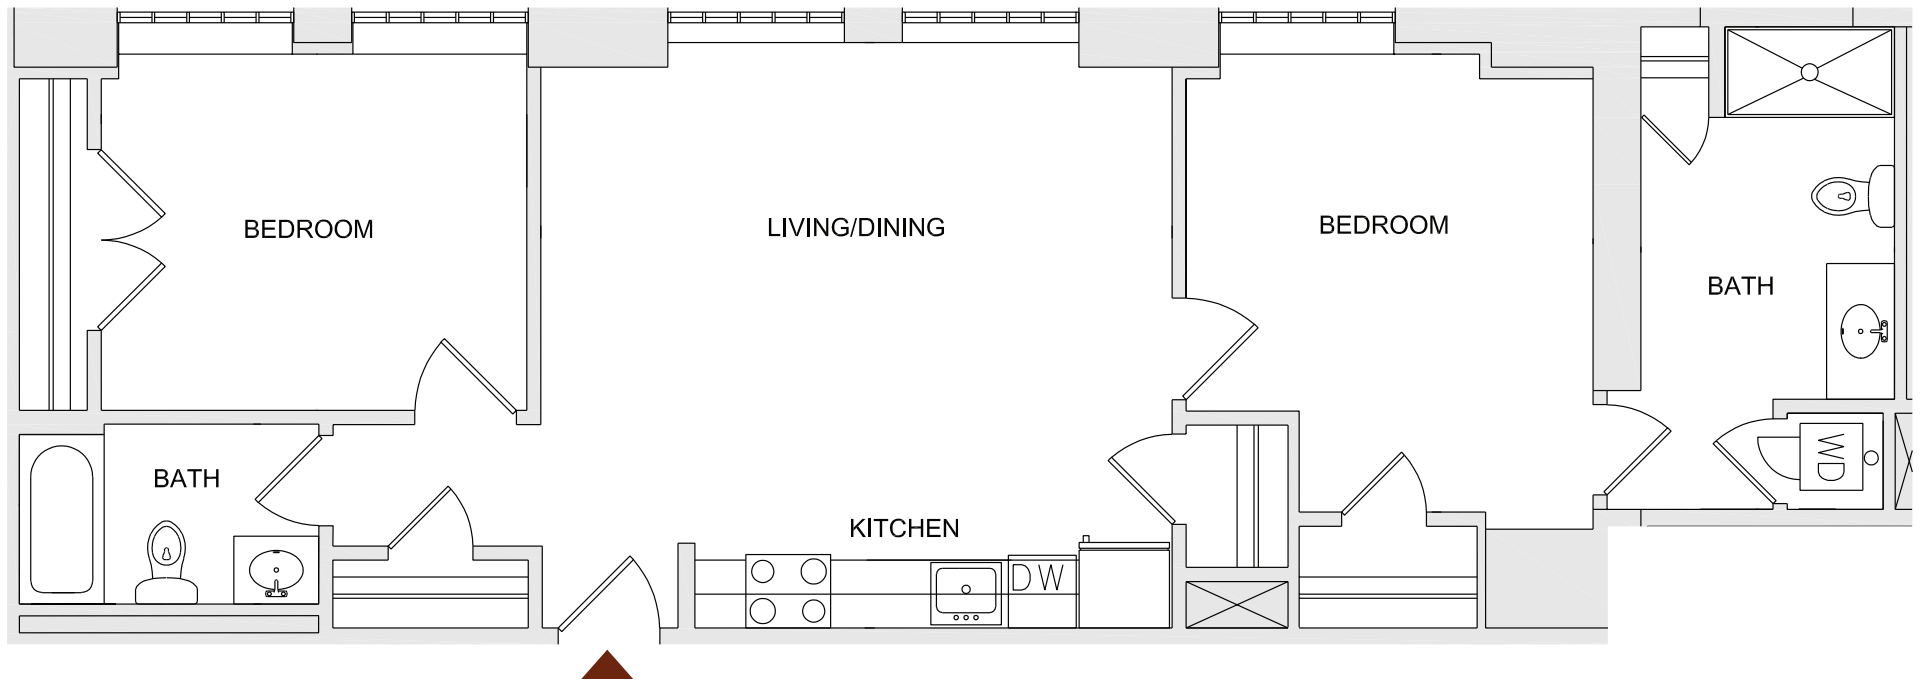

FLAT 403

971 SF 2 BEDS 2 BATHS

CABLEMILLS.COM

413-483-3210  

GPS: 160 Water Street in Williamstown, MA

This handout is for marketing purposes only and is subject to change at any time without further notice or obligation. Details and dimensions may differ from actual floorplans. © 2022 Cable Mills and Mitchell Properties.