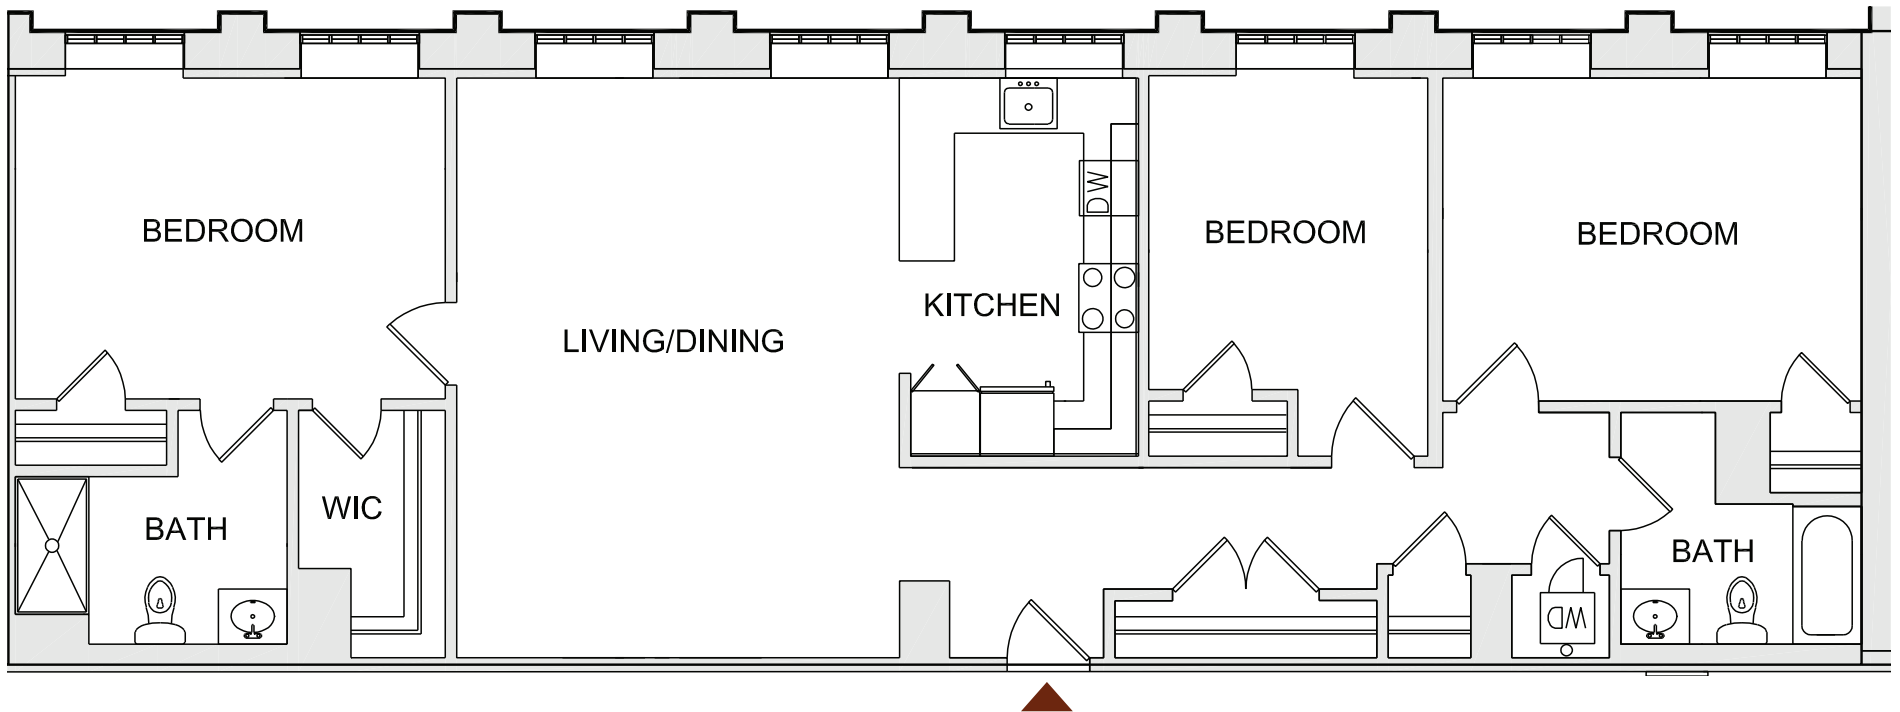

FLAT 410

1,492 SF 3 BEDS 2 BATHS

CABLEMILLS.COM

413-483-3210  

GPS: 160 Water Street in Williamstown, MA

This handout is for marketing purposes only and is subject to change at any time without further notice or obligation. Details and dimensions may differ from actual floorplans. © 2022 Cable Mills and Mitchell Properties.