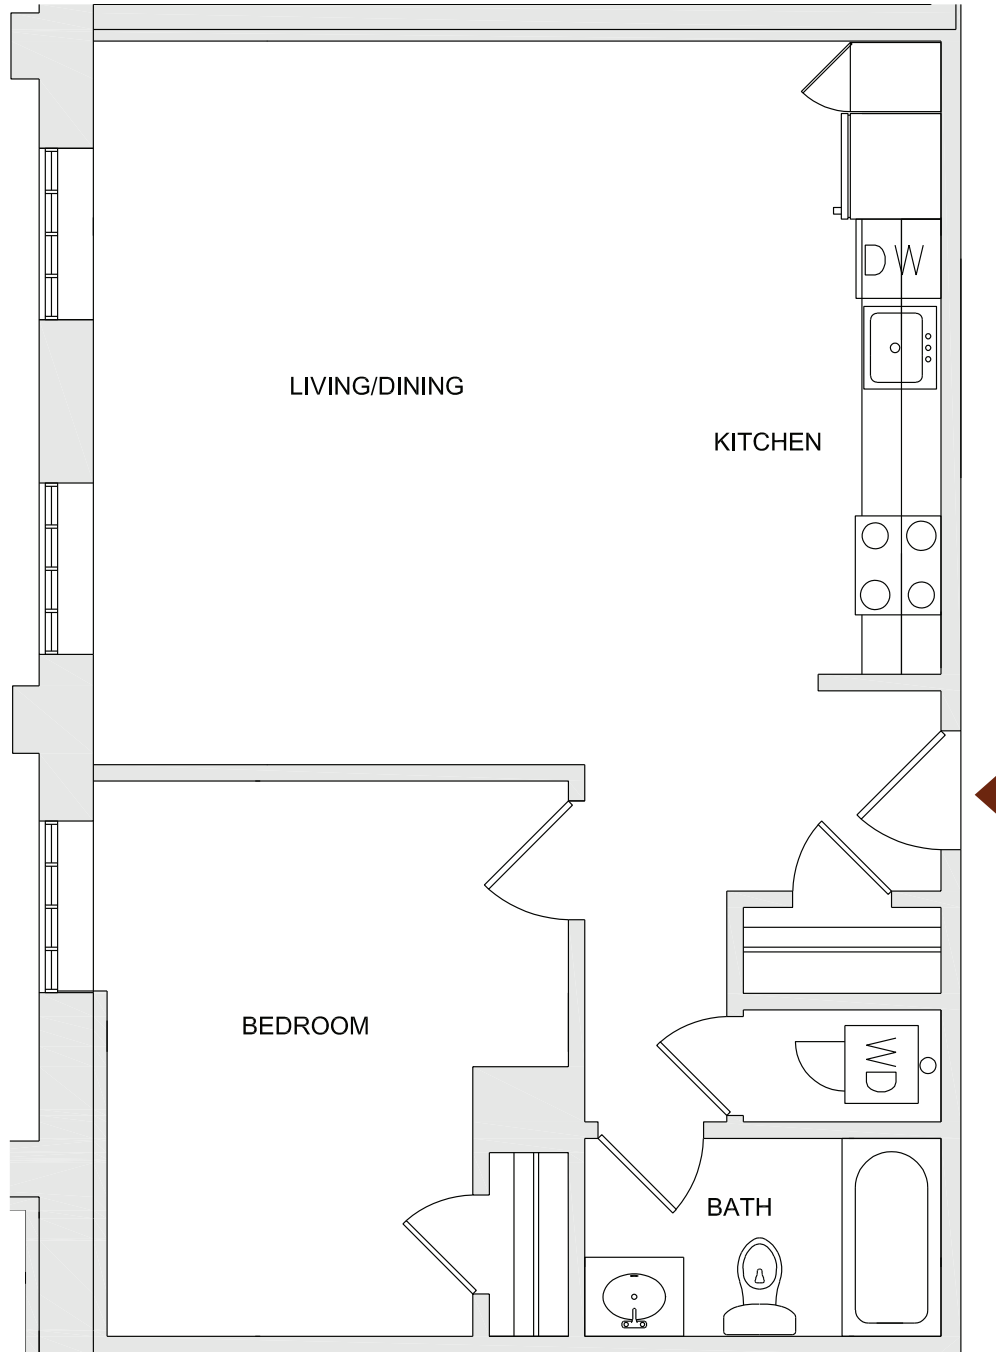

FLAT 411
736 SF
1 BED
1 BATH

CABLEMILLS.COM
413-483-3210  

GPS: 160 Water Street in Williamstown, MA

This handout is for marketing purposes only and is subject to change at any time without further notice or obligation. Details and dimensions may differ from actual floorplans. © 2022 Cable Mills and Mitchell Properties.