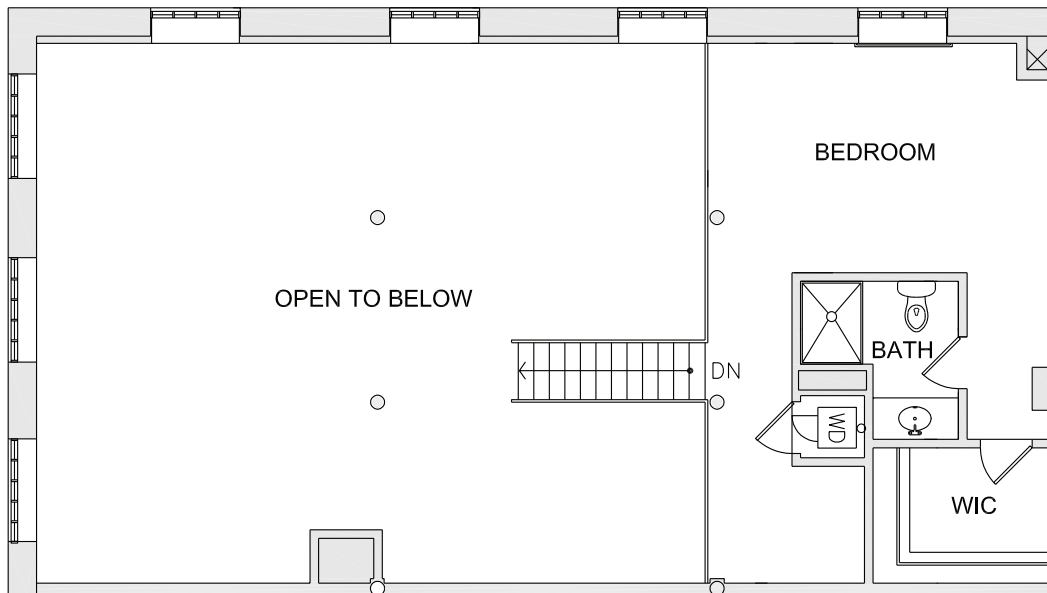

LOFT 213

1,787 SF

1 BED + STUDY

2 BATHS

2ND FL

1ST FL

CABLEMILLS.COM

413-483-3210  