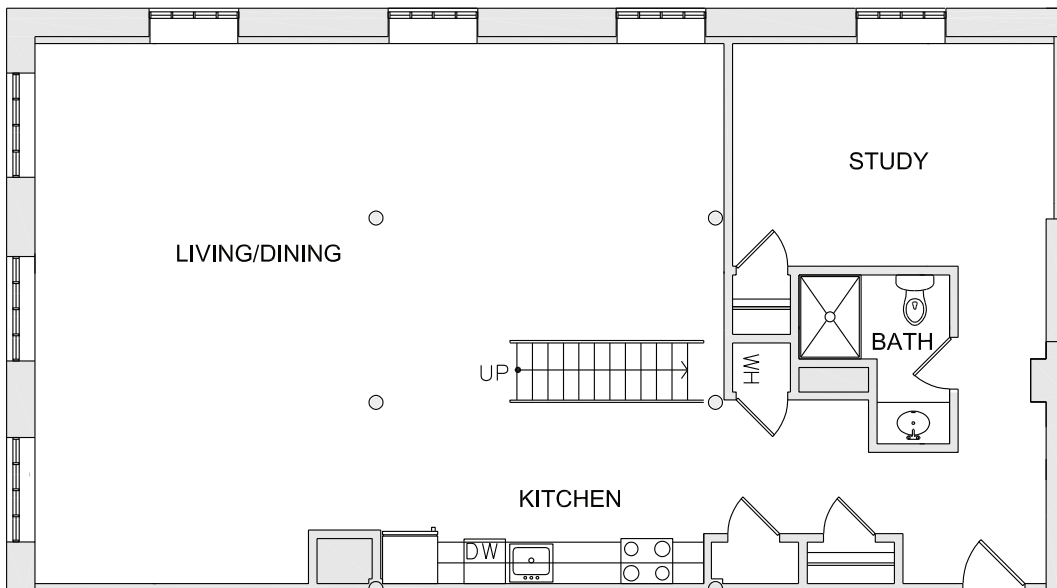

LOFT 213

1,787 SF

1 BED + STUDY

2 BATHS

2ND FL

1ST FL

CABLEMILLS.COM

413-483-3210  

GPS: 160 Water Street in Williamstown, MA

This handout is for marketing purposes only and is subject to change at any time without further notice or obligation. Details and dimensions may differ from actual floorplans. © 2022 Cable Mills and Mitchell Properties.