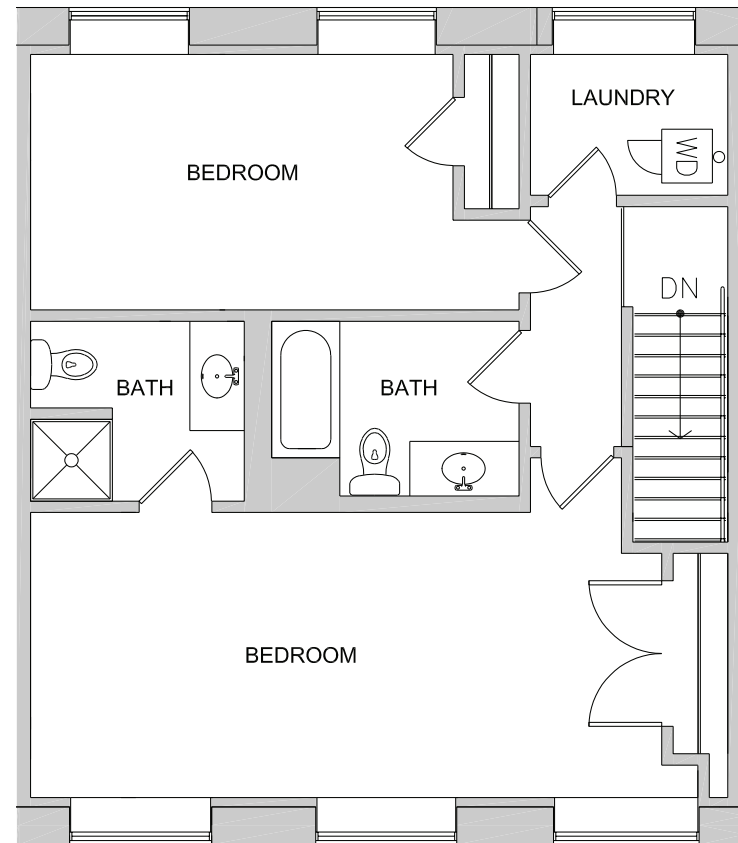

TOWNHOME 11

MILL 7A 1,532 SF 2 BEDS 2.5 BATHS

CABLEMILLS.COM

413-483-3210  

GPS: 160 Water Street in Williamstown, MA

This handout is for marketing purposes only and is subject to change at any time without further notice or obligation. Details and dimensions may differ from actual floorplans. © 2022 Cable Mills and Mitchell Properties.