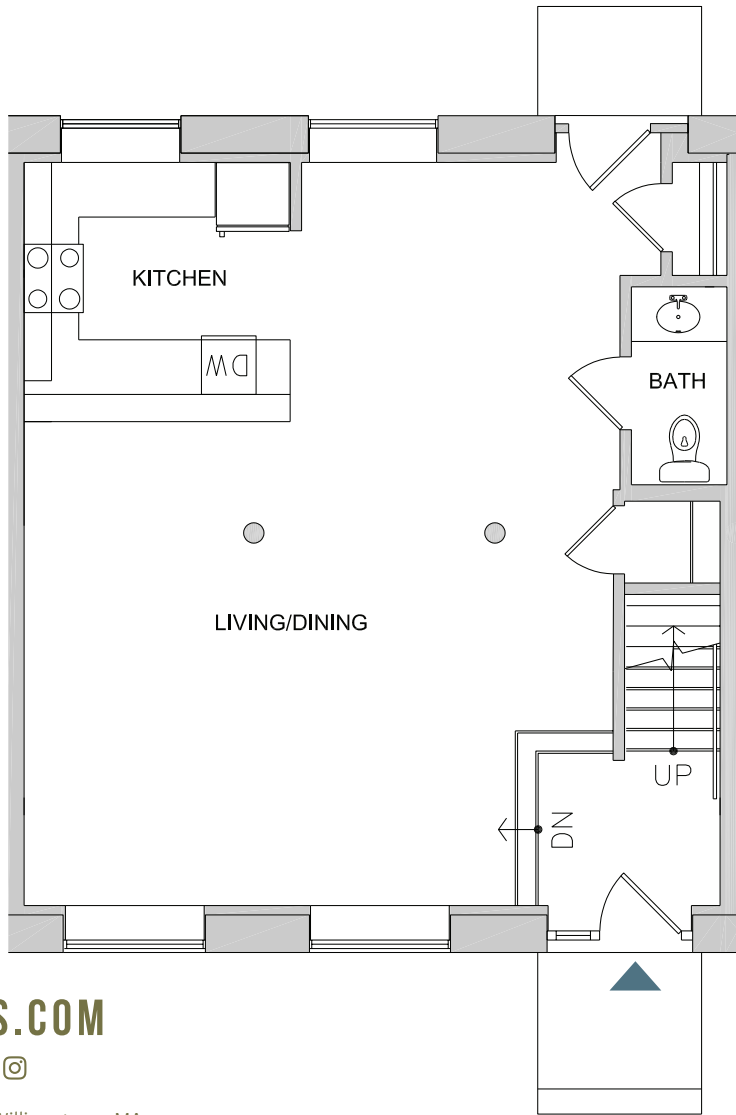

TOWNHOME 11

MILL 7A 1,532 SF 2 BEDS 2.5 BATHS

CABLEMILLS.COM

413-483-3210  

GPS: 160 Water Street in Williamstown, MA

This handout is for marketing purposes only and is subject to change at any time without further notice or obligation. Details and dimensions may differ from actual floorplans. © 2022 Cable Mills and Mitchell Properties.