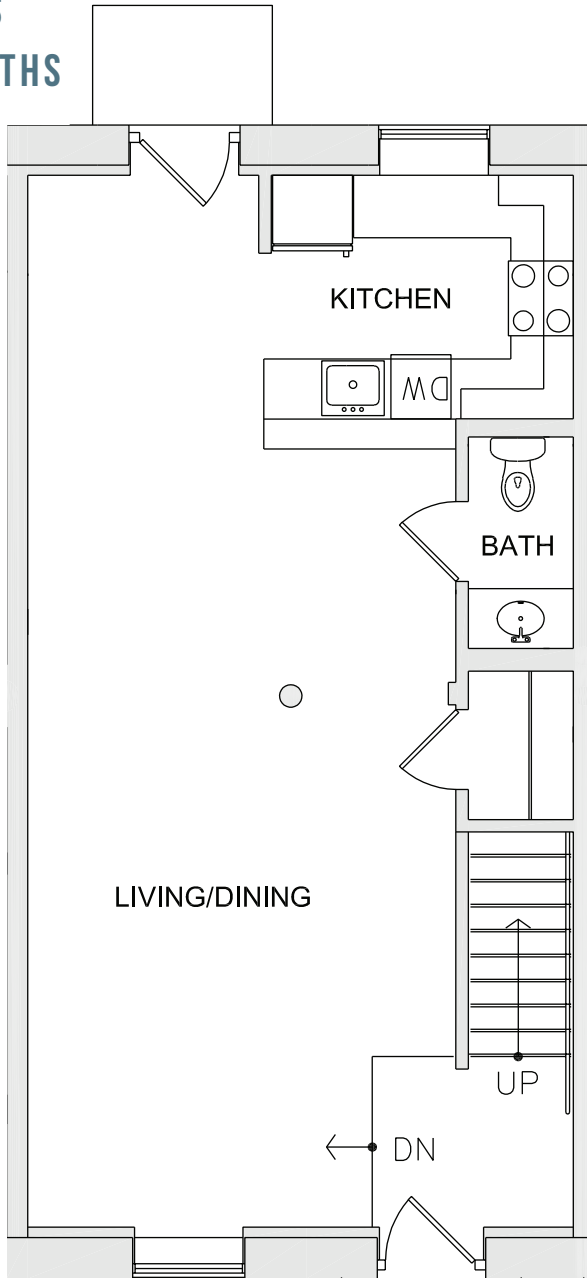

# TOWNHOME 23

MILL 10 + 11

1,388 SF

2 BEDS

1.5 BATHS

1ST FL

2ND FL

[CABLEMILLS.COM](http://CABLEMILLS.COM)

413-483-3210  

GPS: 160 Water Street in Williamstown, MA

This handout is for marketing purposes only and is subject to change at any time without further notice or obligation. Details and dimensions may differ from actual floorplans. © 2022 Cable Mills and Mitchell Properties.