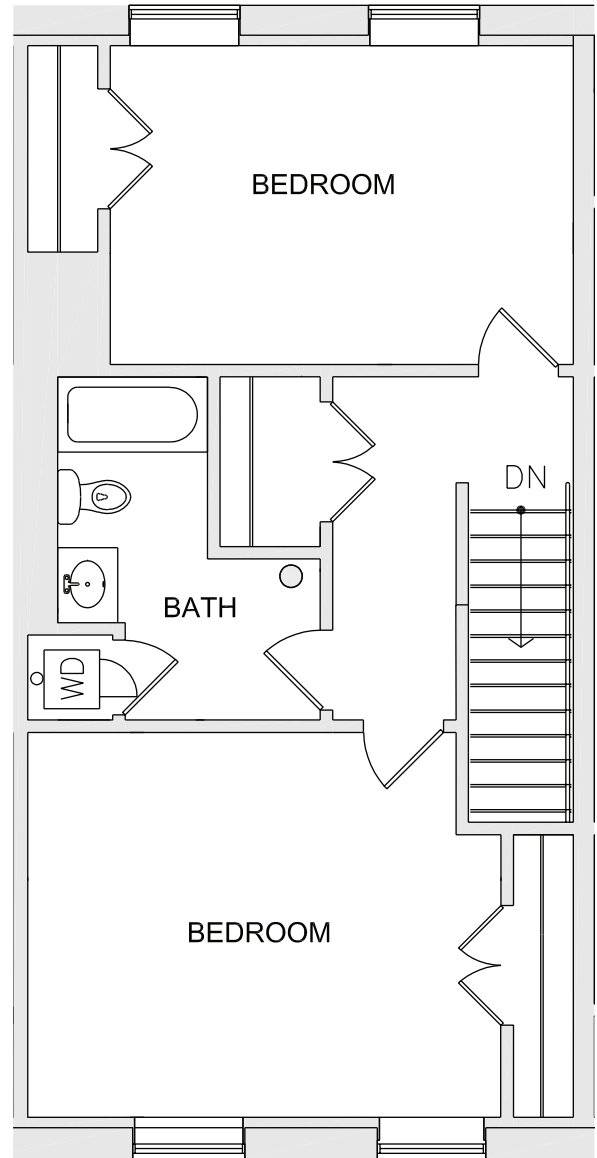

# TOWNHOME 23

MILL 10 + 11

1,388 SF

2 BEDS

1.5 BATHS

1ST FL

2ND FL

[CABLEMILLS.COM](http://CABLEMILLS.COM)

413-483-3210  

GPS: 160 Water Street in Williamstown, MA

This handout is for marketing purposes only and is subject to change at any time without further notice or obligation. Details and dimensions may differ from actual floorplans. © 2022 Cable Mills and Mitchell Properties.