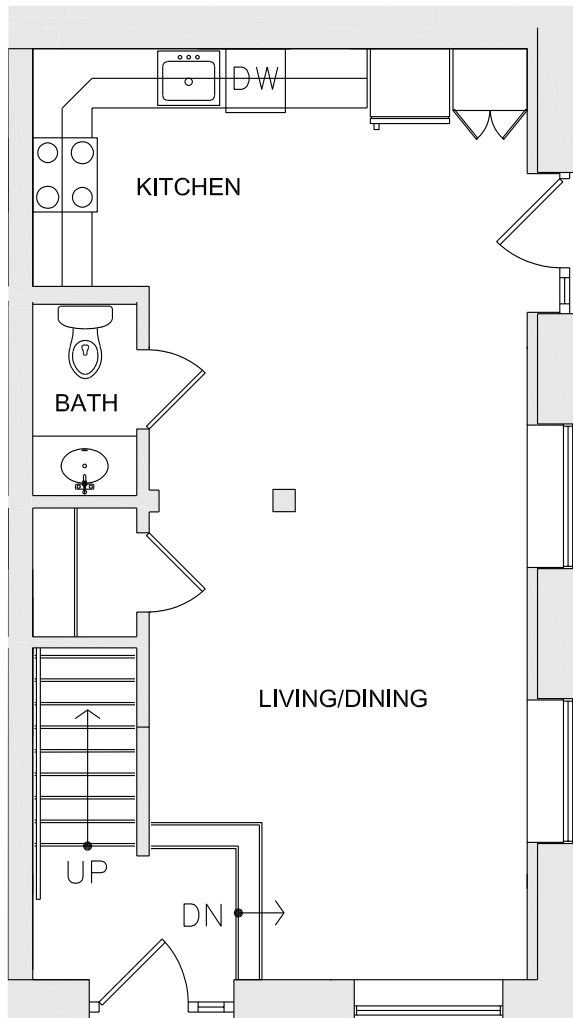

TOWNHOME 25

MILL 10 + 11

1,190 SF

2 BEDS

1.5 BATHS

1ST FL

2ND FL

CABLEMILLS.COM

413-483-3210  

GPS: 160 Water Street in Williamstown, MA

This handout is for marketing purposes only and is subject to change at any time without further notice or obligation. Details and dimensions may differ from actual floorplans. © 2022 Cable Mills and Mitchell Properties.