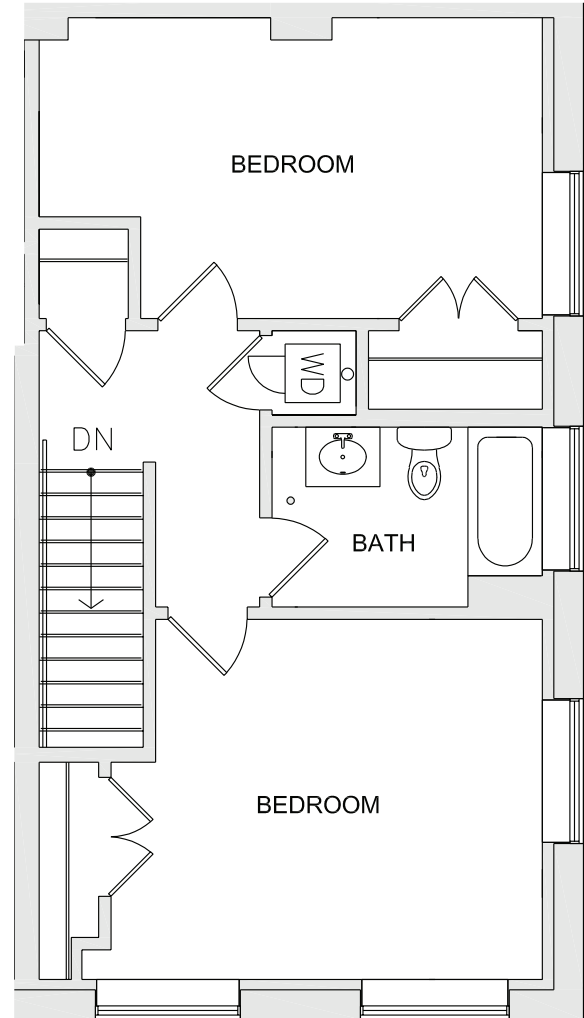

TOWNHOME 25

MILL 10 + 11

1,190 SF

2 BEDS

1.5 BATHS

1ST FL

2ND FL

CABLEMILLS.COM

413-483-3210  

GPS: 160 Water Street in Williamstown, MA

This handout is for marketing purposes only and is subject to change at any time without further notice or obligation. Details and dimensions may differ from actual floorplans. © 2022 Cable Mills and Mitchell Properties.