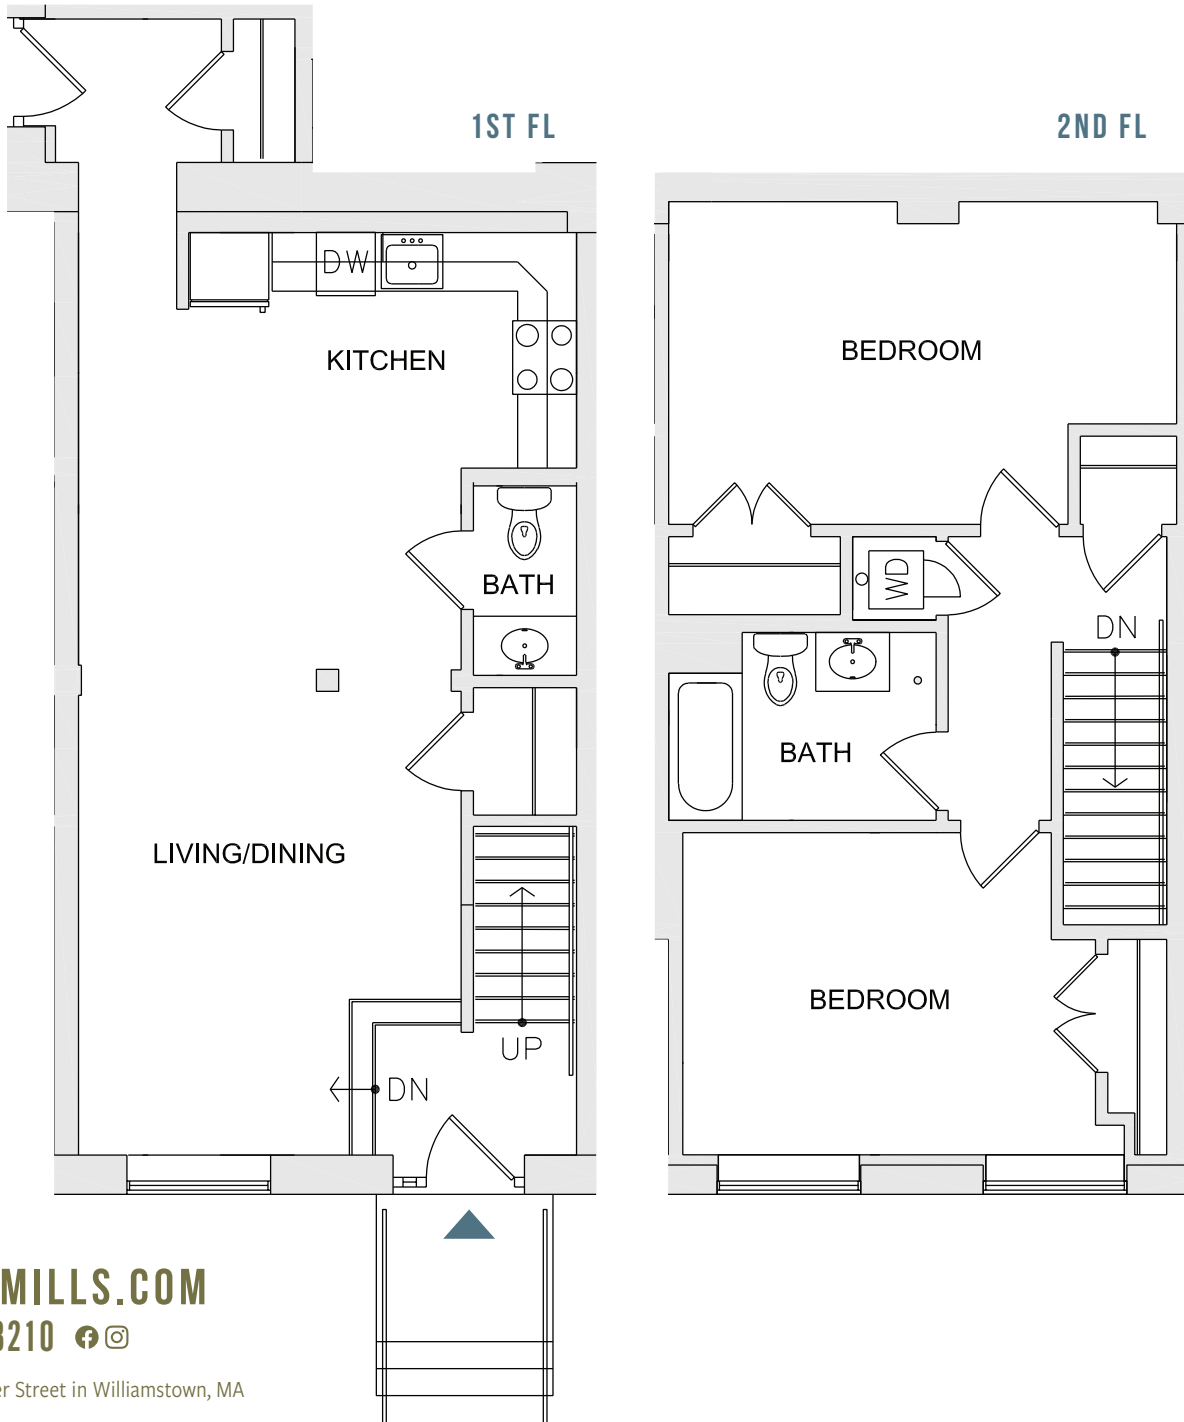

TOWNHOME 26

MILL 10 + 11

1,234 SF

2 BEDS

1.5 BATHS

CABLEMILLS.COM

413-483-3210  

GPS: 160 Water Street in Williamstown, MA

This handout is for marketing purposes only and is subject to change at any time without further notice or obligation. Details and dimensions may differ from actual floorplans. © 2022 Cable Mills and Mitchell Properties.